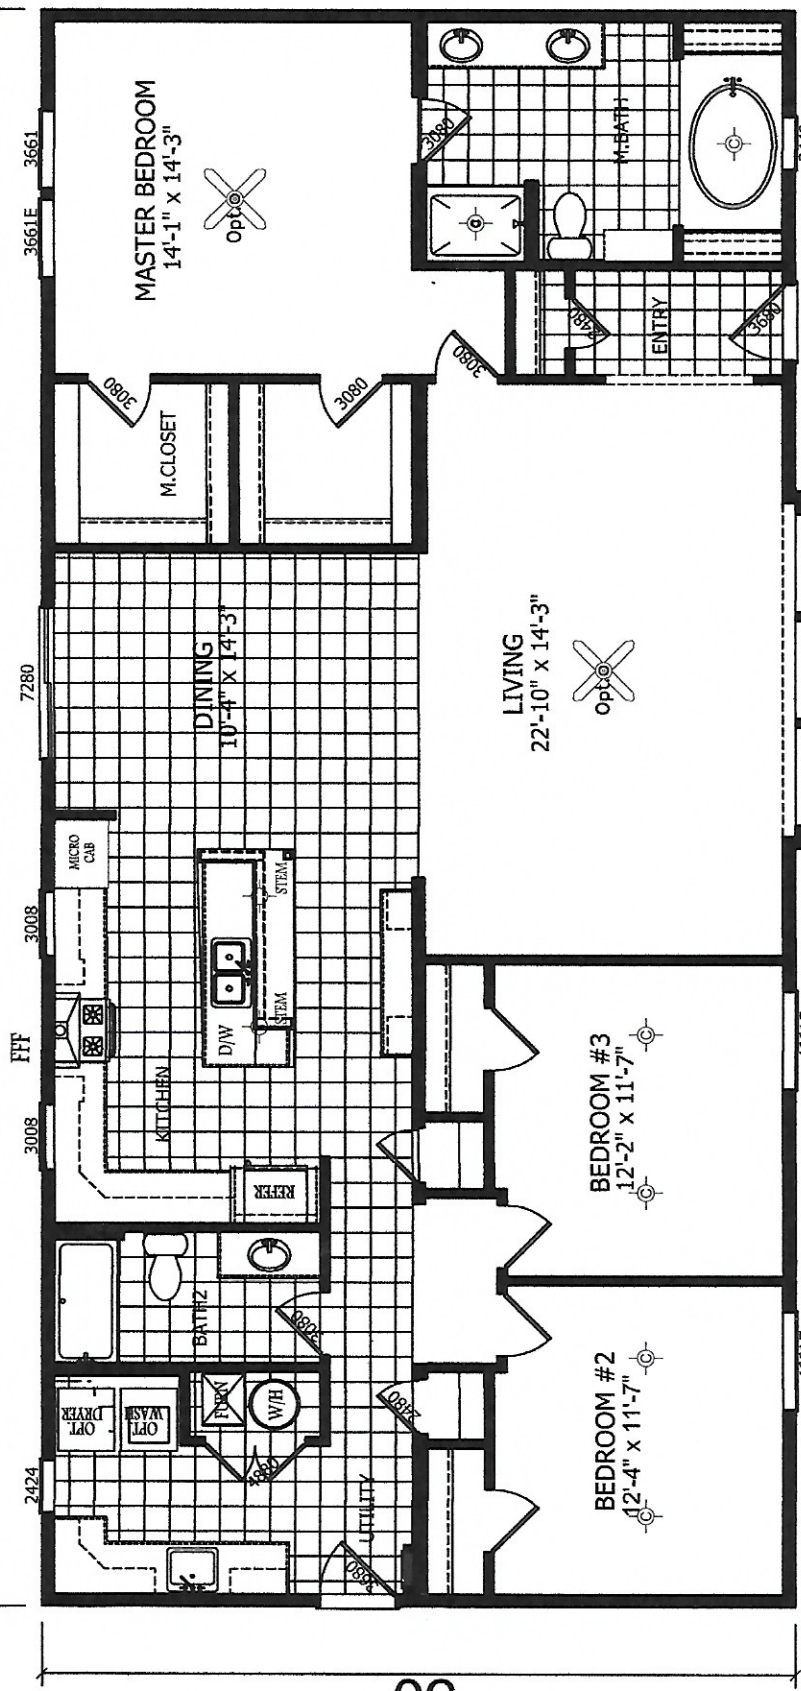

WOODBRIDGE

64'

30'

PVM3264-1 EAST SIDE HOMES
3 BEDROOM / 2 BATH

5/8" ROCK CEILING

JH 03-26-18 REV.